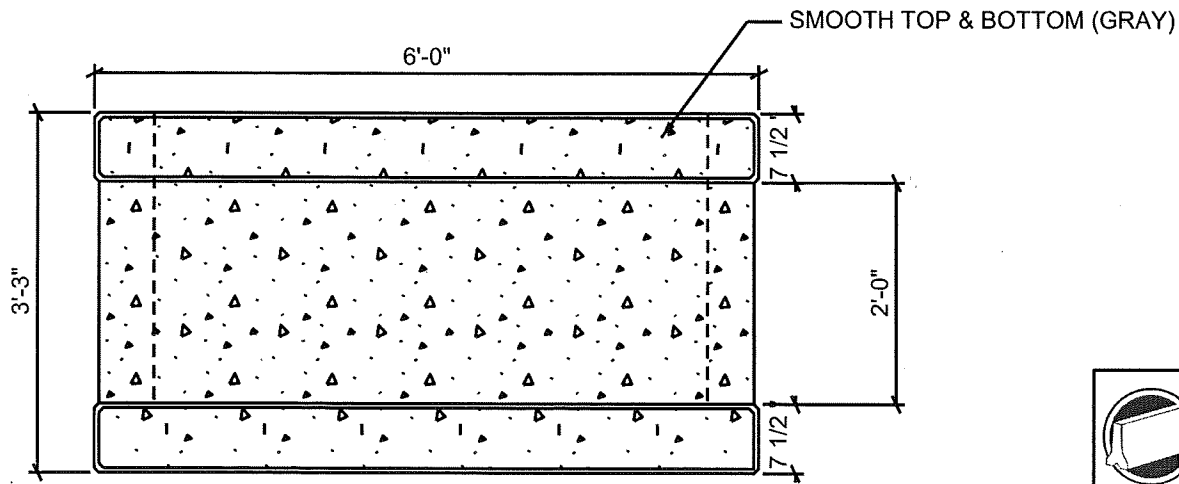

REINFORCEMENT: 6X6 W2.9XW2.9
 APPROXIMATE WEIGHT: 4415 LBS.

		1122 BRADWAY ROAD. NORTH POLE, AK.99705 PH:488-9763 FAX:488-8300	
		SCALE: NO SCALE	DRAWN BY: T.E.C.
DATE 2/9/2010		REVISED: 2/17/2010	
FLOWER BOX - PLANTER - LARGE			