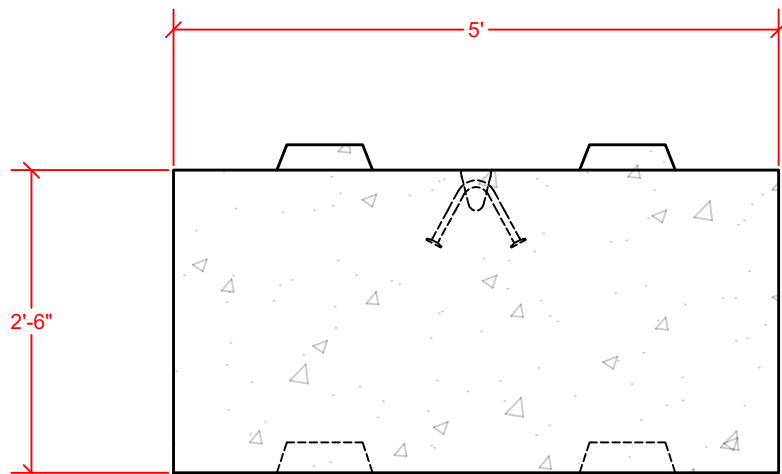

**PLAN VIEW**

**PLAN VIEW: HALF BLOCK**

**PROFILE VIEW**

APPROXIMATE WEIGHT: 4,700 LBS

	1122 Bradway Rd North Pole, AK 99705 PH: 907-488-9763 Fax: 907-488-8300	
	SCALE: NOT TO SCALE DATE: 1/8/19	DRAWN BY: TY JOHNSON REVISED: 7/26/22
FP&R STOCK ITEM CATALOGUE		
LEGO BLOCK STANDARD & HALF BLOCKS		DRAWING NUMBER 1.1