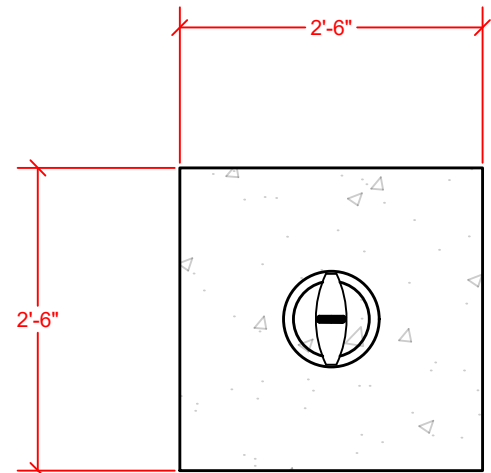

**PLAN VIEW**

**PLAN VIEW: HALF BLOCK**

**PROFILE VIEW**

APPROXIMATE WEIGHT: 4,700 LBS

	1122 Bradway Rd North Pole, AK 99705 PH: 907-488-9763 Fax: 907-488-8300	
	SCALE: NOT TO SCALE DATE: 1/8/19	DRAWN BY: TY JOHNSON REVISED: 7/26/22
FP&R STOCK ITEM CATALOGUE		
LEGO BLOCK STANDARD & HALF BLOCKS		DRAWING NUMBER 1.1