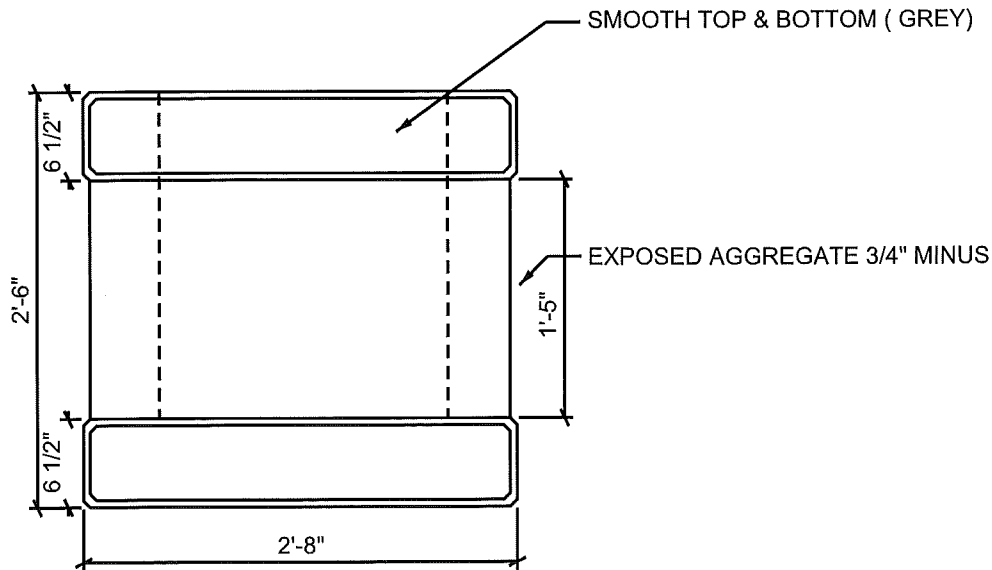

REINFORCEMENT: 6X6 W2.9XW2.9
 APPROXIMATE WEIGHT: 1985 LBS

www.fairbanksmaterials.com

1122 BRADWAY ROAD.
 NORTH POLE, AK.99705
 PH: (907) 488-9763
 FAX: (907) 488-8300

SCALE: NO SCALE

DRAWN BY: T.E.C.

DATE 2/9/2010